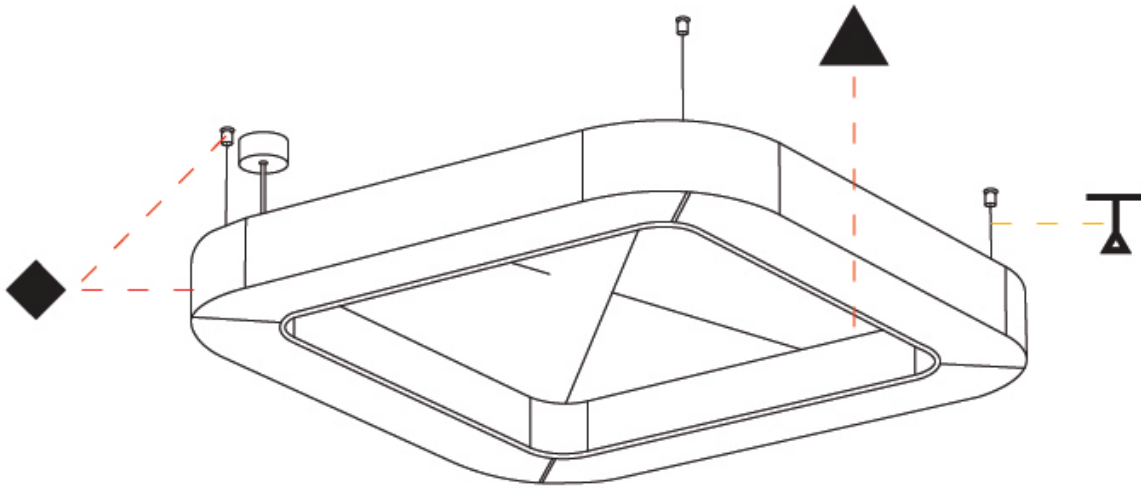

A300733-

PROJECT	_____
TYPE	_____
SPECIFIER	_____
QUANTITY	_____
DATE	_____

A