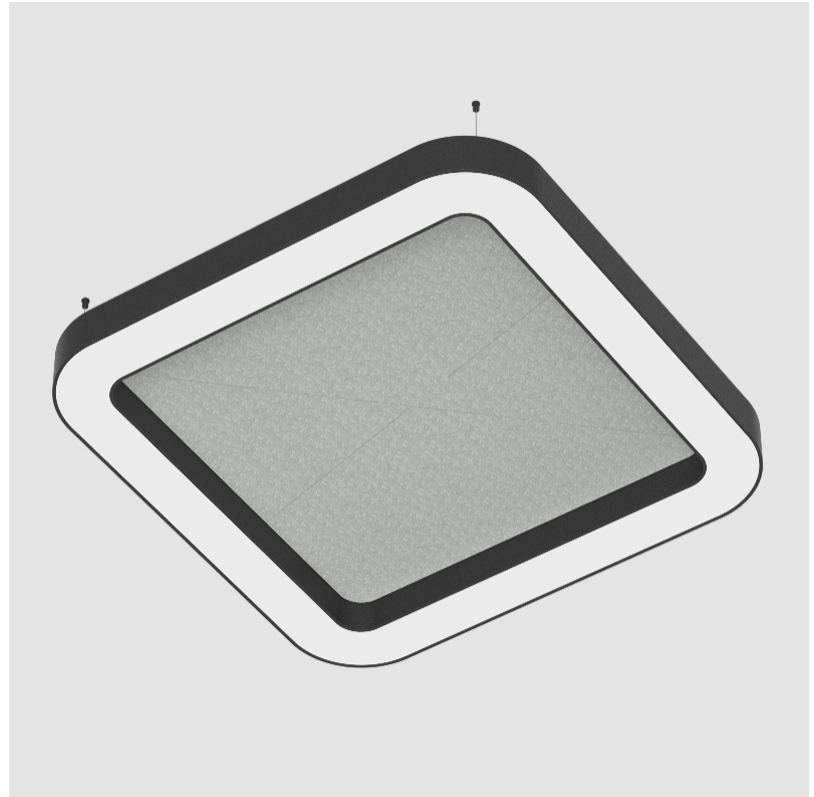

GENERAL

Series: Quantum Acoustic
Partner: Prolicht
Division: Architectural
Installation: Suspension
Product Type: Acoustic
Mounting Location: Ceiling
Light Distribution: Direct

PHYSICAL

Shape: Round
Length (mm): 1400
Length (in): 55 7/8
Width (mm): 1400
Width (in): 55 7/8
Height (mm): 120
Height (in): 4 3/4

Diffuser: [PMMA - Opal / Micro-Prism](#)
Fixture Finish: [SSR / BKV / CWI / CRY / HAB / UFT / ITA / RUA / FTG / MYG / LOD / PUS / FRO / FUP / KIA / POP / BLS / SPG / MEY / GOH / CHC / COM / ABZ / JAG / OBR / MOS / ROR](#)

Acoustic Finish: [SFW / CYW / SEE / SYN / MTS / PMB / TTN / CYB / STO / DPE / BES / SHB / ARE / ANE / VRD / CRF](#)

Fixture Material: Aluminum
Primary Material: Acoustic
Cable Details: 2000mm / 78 3/4" or 6000mm / 236 1/4" Transparent Cable

ELECTRICAL

Lamp Type: LED (Zhaga Standard)
Input Wattage (W): 78.3
Total Output Wattage (W): 71.2
Dimming: [Tri-Mode (Non-Dimming and Phase Dimming (120Vac only) and 0-10V Dimming)](#)
Driver Included: Yes
Driver Location: Integrated
Driver Class: Class 2
Input Voltage (V): 120

LED

Color Temperature (°K): [2700 / 3000 / 3500 / 4000](#)
Max. Delivered Lumen (lm): [6639 / 6871 / 8068 / 6985](#)
Nominal Lumen (lm): [10213 / 6871 / 12412 / 10747](#)
CRI: >90 CRI
Lamp Life (hrs): 50000

OPTICAL

RATINGS AND CERTIFICATIONS

Certified By: CSA Certified to UL and CSA Standards
IP rating: IP20