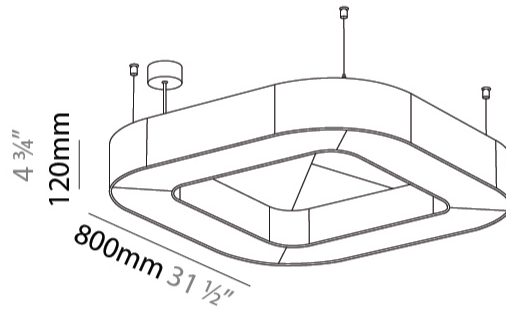

GENERAL

Series: Quantum Acoustic
Brand: Prolicht
Division: Architectural
Mounting Type: Suspension
Mounting Location: Ceiling
Subcategory: Acoustic

PHYSICAL

Shape: Round
Length (mm): 800
Length (in): 31 ½
Width (mm): 800
Width (in): 31 ½
Height (mm): 120
Height (in): 4 ¾
Light Distribution: Direct
Diffuser: PMMA - Opal / Micro-Prism
Fixture Finish: SSR / BKV / CWI / CRY / HAB / UFT / ITA / RUA / FTG / MYG / LOD / PUS / FRO / FUP / KIA / POP / BLS / SPG / MEY / GOH / GUM / CHC / COM / ABZ / JAG / OBR / MOS / ROR
Accent Finish: ANC / ASH / BNA / BTC / BZE / CEL / EGG / EVG / FOG / FOS / FST / FUA / IRI / IRO / KHA / LIC / LIM / MER / MSN / MUS / ONX / PEA / PLU / POL / PPY / RAY / ROY / RST / STE / SWD / TAN / TAU
Fixture Material: Aluminum
Cable Details: 2 000mm / 78 3/4" or 6 000mm / 236 1/4" Transparent Cable

ELECTRICAL

Lamp Type: LED (Zhaga Standard)
Input Wattage (W): 118
Total Output Wattage (W): 107.3
Dimming: Non-Dimmable
Driver Included: Yes
Driver Location: Integrated
Driver Type: Constant Current - Universal
Driver Class: Class 2
Input Voltage (V): 120 - 277

LED

Color Temperature (*K): 2700 / 3000 / 3500 / 4000
Max. Delivered Lumen (lm): 3319 / 3435 / 4034 / 3493
Nominal Lumen (lm): 5107 / 5285 / 6206 / 5373
CRI: >90 CRI
Lamp Life (hrs): 50000

OPTICAL

RATINGS AND CERTIFICATIONS

Certified By: CSA Certified to UL and CSA Standards
IP rating: IP20