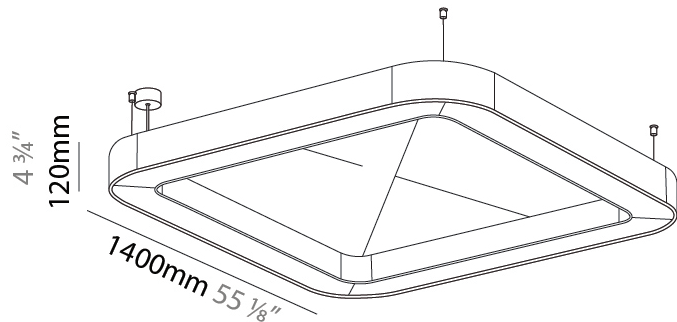

GENERAL

Series: Quantum Acoustic
Partner: Prolicht
Division: Architectural
Installation: Suspension
Product Type: Acoustic
Mounting Location: Ceiling
Light Distribution: Direct

PHYSICAL

Shape: Round
Length (mm): 1400
Length (in): 55 7/8
Width (mm): 1400
Width (in): 55 7/8
Height (mm): 120
Height (in): 4 3/4

Diffuser: [PMMA - Opal / Micro-Prism](#)
Fixture Finish: [SSR / BKV / CWI / CRY / HAB / UFT / ITA / RUA / FTG / MYG / LOD / PUS / FRO / FUP / KIA / POP / BLS / SPG / MEY / GOH / CHC / COM / ABZ / JAG / OBR / MOS / ROR](#)

Acoustic Finish: [SFW / CYW / SEE / SYN / MTS / PMB / TTN / CYB / STO / DPE / BES / SHB / ARE / ANE / VRD / CRF](#)

Fixture Material: Aluminum
Primary Material: Acoustic
Cable Details: 2000mm / 78 3/4" or 6000mm / 236 1/4" Transparent Cable

ELECTRICAL

Lamp Type: LED (Zhaga Standard)
Input Wattage (W): 78.3
Total Output Wattage (W): 71.2
Dimming: [Tri-Mode (Non-Dimming and Phase Dimming (120Vac only) and 0-10V Dimming)](#)
Driver Included: Yes
Driver Location: Integrated
Driver Class: Class 2
Input Voltage (V): 120

LED

Color Temperature (°K): [2700 / 3000 / 3500 / 4000](#)
Max. Delivered Lumen (lm): [6639 / 6871 / 8068 / 6985](#)
Nominal Lumen (lm): [10213 / 6871 / 12412 / 10747](#)
CRI: >90 CRI
Lamp Life (hrs): 50000

OPTICAL

RATINGS AND CERTIFICATIONS

Certified By: CSA Certified to UL and CSA Standards
IP rating: IP20