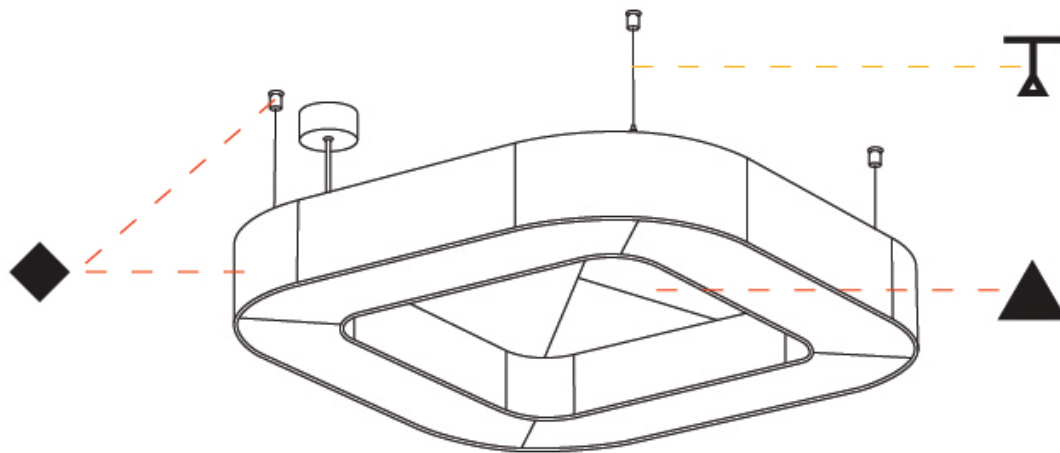

QUANTUM ACOUSTIC SUSPENSION

A300735-

PROJECT	_____
TYPE	_____
SPECIFIER	_____
QUANTITY	_____
DATE	_____

A