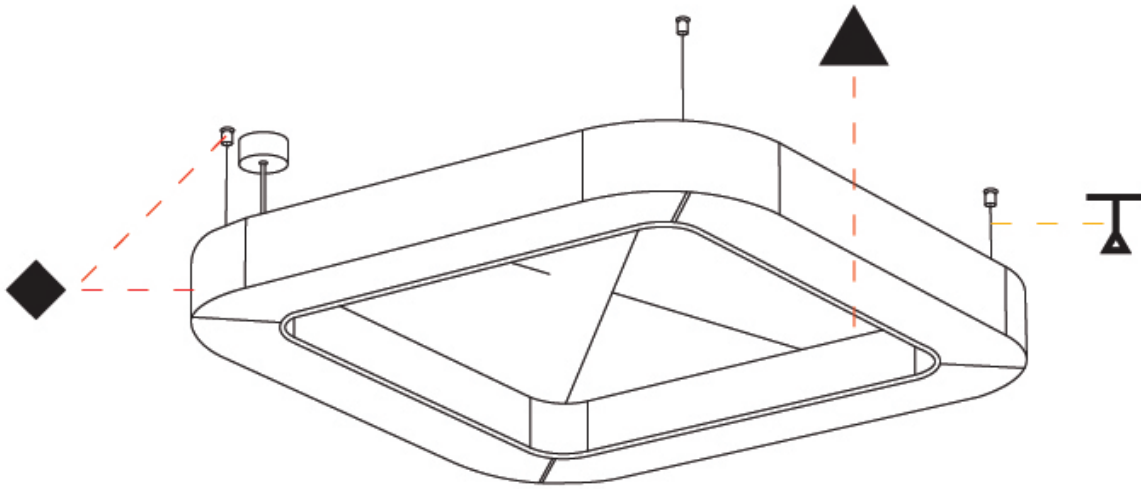

A300736-

PROJECT	_____
TYPE	_____
SPECIFIER	_____
QUANTITY	_____
DATE	_____

A