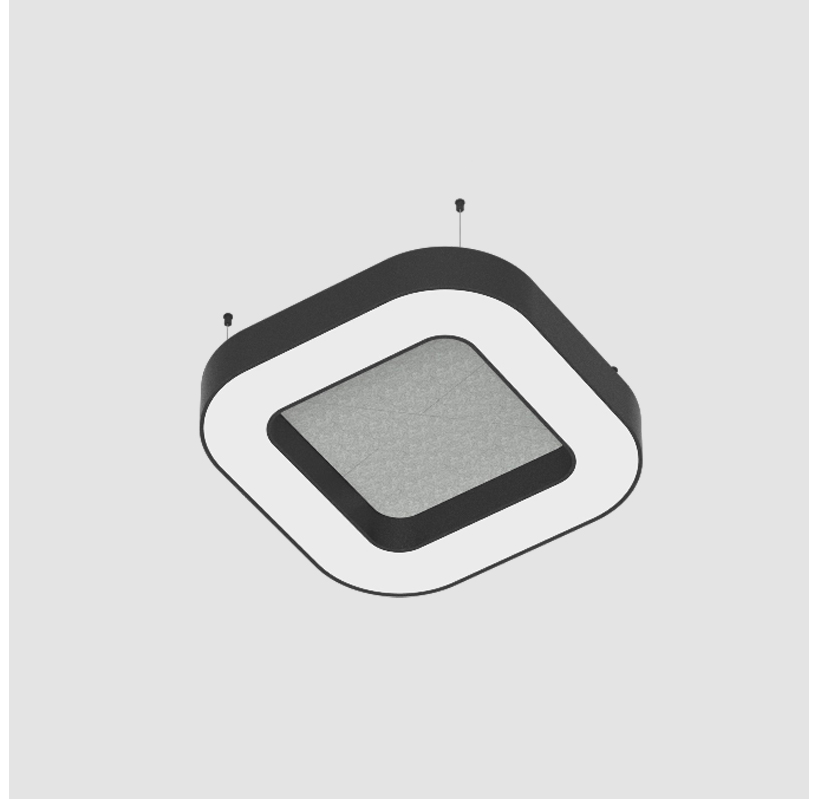

GENERAL

Series: Quantum Acoustic
Brand: Prolicht
Division: Architectural
Mounting Type: Suspension
Mounting Location: Ceiling
Subcategory: Acoustic

PHYSICAL

Shape: Round
Length (mm): 800
Length (in): 31 ½
Width (mm): 800
Width (in): 31 ½
Height (mm): 120
Height (in): 4 ¾
Light Distribution: Direct
Diffuser: PMMA - Opal / Micro-Prism
Fixture Finish: SSR / BKV / CWI / CRY / HAB / UFT / ITA / RUA / FTG / MYG / LOD / PUS / FRO / FUP / KIA / POP / BLS / SPG / MEY / GOH / GUM / CHC / COM / ABZ / JAG / OBR / MOS / ROR
Accent Finish: ANC / ASH / BNA / BTC / BZE / CEL / EGG / EVG / FOG / FOS / FST / FUA / IRI / IRO / KHA / LIC / LIM / MER / MSN / MUS / ONX / PEA / PLU / POL / PPY / RAY / ROY / RST / STE / SWD / TAN / TAU
Fixture Material: Aluminum
Cable Details: 2 000mm / 78 3/4" or 6 000mm / 236 1/4" Transparent Cable

ELECTRICAL

Lamp Type: LED (Zhaga Standard)
Input Wattage (W): 118
Total Output Wattage (W): 107.3
Dimming: Non-Dimmable
Driver Included: Yes
Driver Location: Integrated
Driver Type: Constant Current - Universal
Driver Class: Class 2
Input Voltage (V): 120 - 277

LED

Color Temperature (*K): 2700 / 3000 / 3500 / 4000
Max. Delivered Lumen (lm): 3319 / 3435 / 4034 / 3493
Nominal Lumen (lm): 5107 / 5285 / 6206 / 5373
CRI: >90 CRI
Lamp Life (hrs): 50000

OPTICAL

RATINGS AND CERTIFICATIONS

Certified By: CSA Certified to UL and CSA Standards
IP rating: IP20