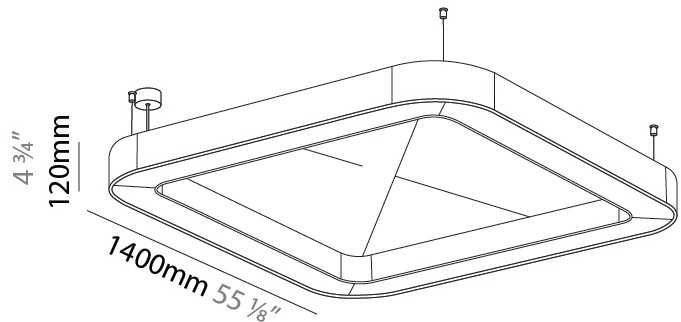

1. To build a product code in our configurator select the specify button on the base model # product page
2. To build a manual product code on this datasheet choose from the options listed below in blue font and add the suffix to the base model #

GENERAL

Series: Quantum Acoustic
Brand: Prolicht
Division: Architectural
Mounting Type: Suspension
Mounting Location: Ceiling
Subcategory: Acoustic

PHYSICAL

Shape: Round
Length (mm): 1400
Length (in): 55 1/8
Width (mm): 1400
Width (in): 55 1/8
Height (mm): 120
Height (in): 4 3/4
Light Distribution: Direct
Diffuser: [PMMA - Opal / Micro-Prism](#)
Fixture Finish: [SSR / BKV / CWI / CRY / HAB / UFT / ITA / RUA / FTG / MYG / LOD / PUS / FRO / FUP / KIA / POP / BLS / SPG / MEY / GOH / GUM / CHC / COM / ABZ / JAG / OBR / MOS / ROR](#)
Accent Finish: [ANC / ASH / BNA / BTC / BZE / CEL / EGG / EVG / FOG / FOS / FST / FUA / IRI / IRO / KHA / LIC / LIM / MER / MSN / MUS / ONX / PEA / PLU / POL / PPY / RAY / ROY / RST / STE / SWD / TAN / TAU](#)
Fixture Material: Aluminum
Cable Details: [2 000mm / 78 3/4" or 6 000mm / 236 1/4" Transparent Cable](#)

ELECTRICAL

Lamp Type: LED (Zhaga Standard)
Input Wattage (W): 78.3

LED

[Color Temperature (°K): 2700 / 3000 / 3500 / 4000](#)
Max. Delivered Lumen (lm): Max 12847
Nominal Lumen (lm): Max 17519
CRI: >90 CRI
Lamp Life (hrs): 50000

OPTICAL

RATINGS AND CERTIFICATIONS

Certified By: CSA Certified to UL and CSA Standards
IP rating: IP20