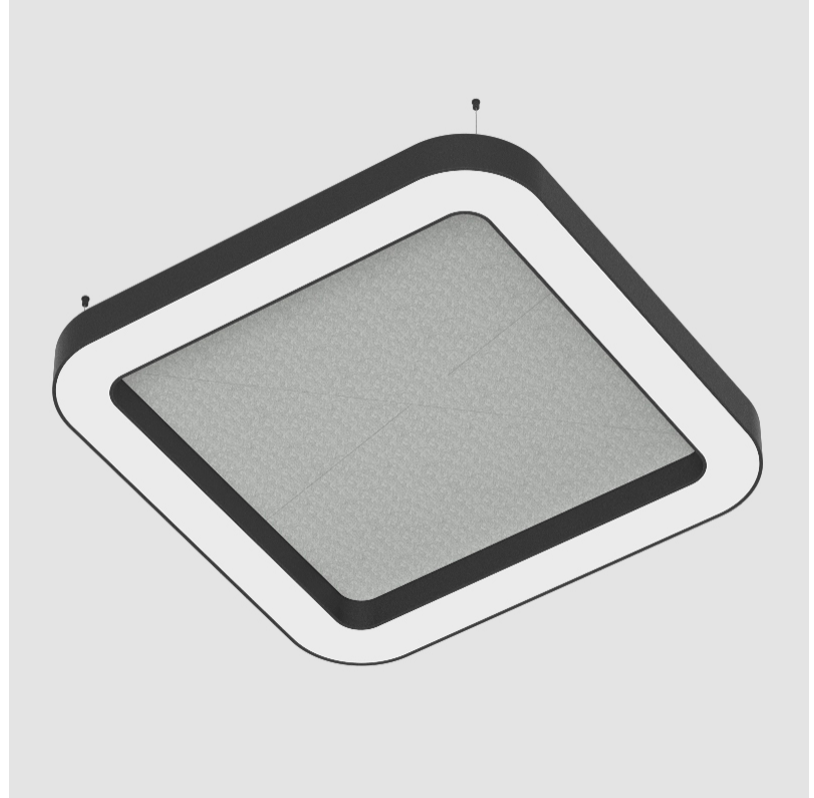

1. To build a product code in our configurator select the specify button on the base model # product page
2. To build a manual product code on this datasheet choose from the options listed below in blue font and add the suffix to the base model #

GENERAL

Series: Quantum Acoustic
Brand: Prolicht
Division: Architectural
Mounting Type: Suspension
Mounting Location: Ceiling
Subcategory: Acoustic

PHYSICAL

Shape: Round
Length (mm): 1400
Length (in): 55 1/8
Width (mm): 1400
Width (in): 55 1/8
Height (mm): 120
Height (in): 4 3/4
Light Distribution: Direct
Diffuser: [PMMA - Opal / Micro-Prism](#)
Fixture Finish: [SSR / BKV / CWI / CRY / HAB / UFT / ITA / RUA / FTG / MYG / LOD / PUS / FRO / FUP / KIA / POP / BLS / SPG / MEY / GOH / GUM / CHC / COM / ABZ / JAG / OBR / MOS / ROR](#)
Accent Finish: [ANC / ASH / BNA / BTC / BZE / CEL / EGG / EVG / FOG / FOS / FST / FUA / IRI / IRO / KHA / LIC / LIM / MER / MSN / MUS / ONX / PEA / PLU / POL / PPY / RAY / ROY / RST / STE / SWD / TAN / TAU](#)
Fixture Material: Aluminum
Cable Details: [2 000mm / 78 3/4" or 6 000mm / 236 1/4" Transparent Cable](#)

ELECTRICAL

Lamp Type: LED (Zhaga Standard)
Input Wattage (W): 78.3

LED

[Color Temperature (°K): 2700 / 3000 / 3500 / 4000](#)
Max. Delivered Lumen (lm): Max 12847
Nominal Lumen (lm): Max 17519
CRI: >90 CRI
Lamp Life (hrs): 50000

OPTICAL

RATINGS AND CERTIFICATIONS

Certified By: CSA Certified to UL and CSA Standards
IP rating: IP20