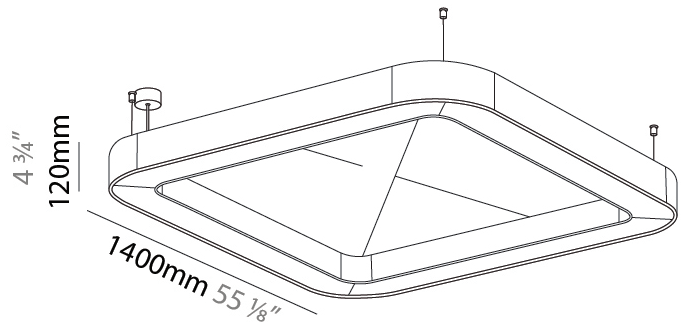

GENERAL

Series: Quantum Acoustic
Partner: Prolicht
Division: Architectural
Installation: Suspension
Product Type: Acoustic
Mounting Location: Ceiling
Light Distribution: Direct / Indirect

PHYSICAL

Shape: Round
Length (mm): 1400
Length (in): 55 7/8
Width (mm): 1400
Width (in): 55 7/8
Height (mm): 120
Height (in): 4 3/4

Diffuser: [PMMA - Opal / Micro-Prism](#)
Fixture Finish: [SSR / BKV / CWI / CRY / HAB / UFT / ITA / RUA / FTG / MYG / LOD / PUS / FRO / FUP / KIA / POP / BLS / SPG / MEY / GOH / CHC / COM / ABZ / JAG / OBR / MOS / ROR](#)

Acoustic Finish: [SFW / CYW / SEE / SYN / MTS / PMB / TTN / CYB / STO / DPE / BES / SHB / ARE / ANE / VRD / CRF](#)

Fixture Material: Aluminum
Primary Material: Acoustic
Cable Details: 2000mm / 78 3/4" or 6000mm / 236 1/4" Transparent Cable

ELECTRICAL

Lamp Type: LED (Zhaga Standard)
Input Wattage (W): 117.5
Total Output Wattage (W): 106.3
Dimming: [Tri-Mode (Non-Dimming and Phase Dimming (120Vac only) and 0-10V Dimming)](#)
Driver Included: Yes
Driver Location: Integrated
Driver Class: Class 2
Input Voltage (V): 120 - 277

LED

Color Temperature (°K): [2700 / 3000 / 3500 / 4000](#)
Max. Delivered Lumen (lm): Max 11338
Nominal Lumen (lm): Max 17519
CRI: >90 CRI
Lamp Life (hrs): 50000

OPTICAL

RATINGS AND CERTIFICATIONS

Certified By: CSA Certified to UL and CSA Standards
IP rating: IP20